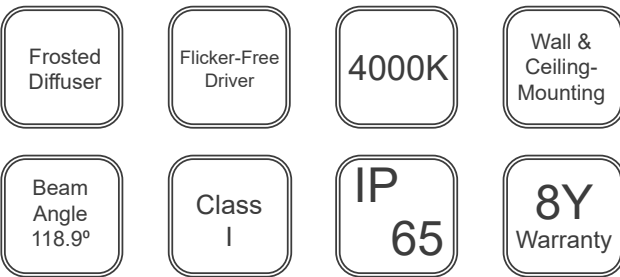

VAC 1500

5ft Anti-Corrosive LED Bulkhead

Applications

Features

Order Code	See below
Input voltage	230-240VAC
Power factor	0.9
Lamp colour	4000K
Lamp Lifetime	L ₈₀ B ₅₀ 127000Hrs
Beam Angle	118.9°
Ingress Protection	IP65
Impact Resistance	IK10
Cable entry	20mm on Ends and rear of product
Luminaire class	Class I
Standards	EN61347-2-7, EN61347-2-13, EN 60598-2-22, EN 55015
Environment (Mains)	-20°C to 55°C up to 80% relative humidity
Environment (Emergency)	0°C to 45°C up to 80% relative humidity

Materials

Housing: Polycarbonate
 Geartray: Painted steel
 Fixing Clips: Stainless steel
 Mounting Kit: Stainless steel

Standard Colour: Grey (Base)

Warranty

Standard Warranty: 8 Years
 Alternative Warranty: 10 Years
 Add /10Y to order code