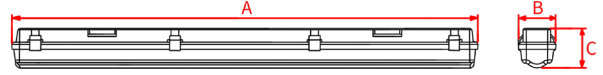

VAC 1500

5ft Anti-Corrosive LED Bulkhead

Applications

Features

Order Code	See below
Input voltage	230-240VAC
Power factor	0.9
Lamp colour	4000K
Lamp Lifetime	L ₈₀ B ₅₀ 127000Hrs
Beam Angle	118.9°
Ingress Protection	IP65
Impact Resistance	IK10
Cable entry	20mm on Ends and rear of product
Luminaire class	Class I
Standards	EN61347-2-7, EN61347-2-13, EN 60598-2-22, EN 55015
Environment (Mains)	-20°C to 55°C up to 80% relative humidity
Environment (Emergency)	0°C to 45°C up to 80% relative humidity

Materials

Housing: Polycarbonate
 Geartray: Painted steel
 Fixing Clips: Stainless steel
 Mounting Kit: Stainless steel

Standard Colour: Grey (Base)

Warranty

Standard Warranty: 8 Years
 Alternative Warranty: 10 Years
 Add /10Y to order code