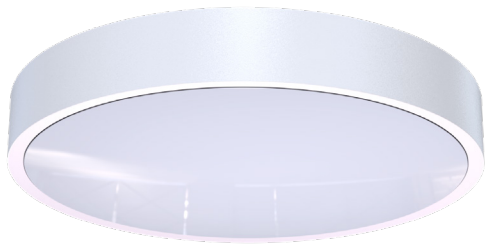

# Galaxy 2

## Circular LED Mains Bulkhead

2250 Lumens	18 Watts	3000K/ 4000K	Ceiling and Wall Mounting
LED	Class II	IP 65	8Y Warranty

Order Code	<b>GC2/LED/230</b>
Mode of operation	Mains
Input voltage	220-240V 50/60Hz
Lamp	LED
Lamp colour	4000K
Lamp lumen level in Mains	2250lm
Lamp Lifetime	L <sub>80</sub> B <sub>50</sub> 50000Hrs
Ingress Protection	IP65
Impact Resistance	IK10
Cable entry	20mm on rear of product
Luminaire class	Class II
Product Weight	1.2Kg
Packaging Weight	0.2Kg
Standards	EN61347-2-7, EN61347-2-13, EN 60598-2-22, EN 55015
Environment	0°C to 45°C up to 80% relative humidity

### Materials

Housing: Polycarbonate

Standard Colour: White - RAL 9003  
Alternative Colours: Black - RAL 9005  
Add /BL to Order Code

Alternative Colours Available Upon Request