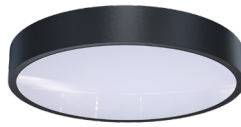

# Galaxy 2

## Circular LED Mains Bulkhead

2250 Lumens	18 Watts	3000K/ 4000K	Ceiling and Wall Mounting
LED	Class II	IP 65	8Y Warranty

Order Code	<b>GC2/LED/230</b>
Mode of operation	Mains
Input voltage	220-240V 50/60Hz
Lamp	LED
Lamp colour	4000K
Lamp lumen level in Mains	2250lm
Lamp Lifetime	L <sub>80</sub> B <sub>50</sub> 50000Hrs
Ingress Protection	IP65
Impact Resistance	IK10
Cable entry	20mm on rear of product
Luminaire class	Class II
Product Weight	1.2Kg
Packaging Weight	0.2Kg
Standards	EN61347-2-7, EN61347-2-13, EN 60598-2-22, EN 55015
Environment	0°C to 45°C up to 80% relative humidity

### Materials

Housing: Polycarbonate

Standard Colour: White - RAL 9003  
Alternative Colours: Black - RAL 9005  
Add /BL to Order Code

Alternative Colours Available Upon Request