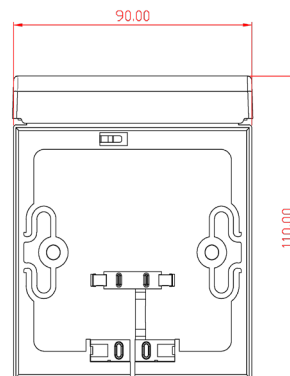

## Product Features

- 1.5 Watt Lamp.
- 3mA Line Current Consumption.
- Ensures 5 Lux on Callpoint.
- Fits on Most Manual Callpoints.
- Easy to Install.
- Uses Fire Power Supply.
- Sleek, Minimalist Design.
- Protective Front Guard.
- IP20.
- $L_{70}B_{50}$  128,000 Hours

## Materials

- Housing – ABS (RAL 3020).
- Front Cover – Polycarbonate.
- Dimensions – See diagram.

Standard colour:  Red - RAL 3020

Part Number

LUX5IVE