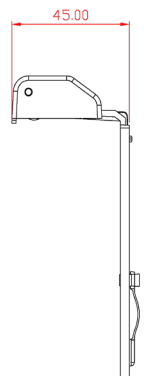

## Product Features

- 1.5 Watt Lamp.
- 3mA Line Current Consumption.
- Ensures 5 Lux on Callpoint.
- Fits on Most Manual Callpoints.
- Easy to Install.
- Uses Fire Power Supply.
- Sleek, Minimalist Design.
- Protective Front Guard.
- IP20.
- $L_{70}B_{50}$  128,000 Hours

## Materials

- Housing – ABS (RAL 3020).
- Front Cover – Polycarbonate.
- Dimensions – See diagram.

Standard colour:  Red - RAL 3020

Part Number

LUX5IVE