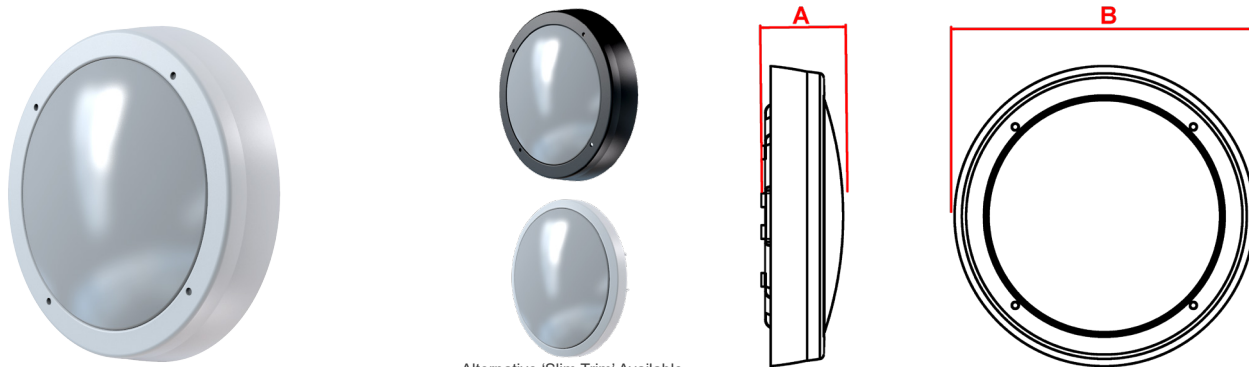

## Circular Mains Bulkhead c/w MWS

Alternative 'Slim Trim' Available

1500 Lumens	12 Watts	3000K/ 4000K	Wall and Ceiling Mounting
IK 10	Class II	IP 65	MICROWAVE SENSOR

Order Code	SR/LED/230/MWS
Mode of operation	Mains
Input voltage	230/240V 50/60Hz
Power consumption	18VA, I <sub>nom</sub> = 0.75A
Lamp	P <sub>rated</sub> = 12W LED
Lamp colour	3000K (Selectable between 3000K & 4000K using switch on LED plate)
Luminaire lumen level in mains	1500lm
Lamp Lifetime	L <sub>80</sub> B <sub>50</sub>
Nominal lamp current in mains	0.35A
Maximum output voltage with no lamp connected	U OUT = 60 VDC
Detection Range	10M x 6M
Detection Angle	30° - 150°
Sensitivity Range	10/50/75/100%
Hold-Time Settings	5secs/90secs/5mins/15mins
Ingress protection	IP65
Luminaire class	CLASS II
Product Weight	0.87 kg
Packaging Weight	0.25Kg
Standards	EN61347-2-7, EN61347-2-13, EN 60598-2-22
Environment	0°C to 45°C up to 80% relative humidity

### Materials

Housing: Polycarbonate

Standard Colour: White - RAL 9016

Alternative Colours: Black - RAL 9017  
Add /BL to Order Code