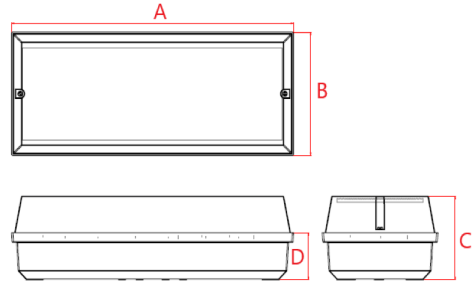

Weather Proof

3W Emergency Bulkhead

IP 65	8Y Warranty	IK 10	Wall & Ceiling Mounted
470 Lumens	1.4Kg	NiCd Battery	6500K

Order Code	WPNM3/LED3W/P
Mode of operation	Non-Maintained
Emergency duration	3 Hours
Input voltage	230-240V AC
Power consumption	3.5VA
Battery type	4.8V 4.5Ah NiCd
Battery low voltage cut off	4V
Battery discharge current @ 4.8V DC	0.78A
Lamp	15 Medium Power CREE LED's
Lamp colour	6500K
Lamp lumen level in emergency	470
Nominal lamp voltage	9V
Nominal lamp current	0.35A CC
Nominal lamp power	3 Watts
Maximum output voltage with no lamp connected	U-OUT=13.5V DC
Ingress Protection	IP65
Impact Resistance	IK10
Cable entry	To be Drilled and Glanded on installation (Glands not included)
Luminaire class	Class I
Product Weight	1.4 Kg
Packaging Weight	0.17 Kg
Standards	EN61347-2-7, EN 60598-2-22, EN 55015
Environment	0°C to 45°C up to 80% relative humidity

Materials

Housing: Polycarbonate (Base)
Clear Polycarbonate (Diffuser)
Geartray: Painted sheet steel

Standard Colour: White RAL 9016
Alternative Colours: Available on request

Warranty

Standard Warranty: 8 Years
Alternative Warranty: 10 Years
Add /10Y to Order Code

Available Accessories					
Order Code	Description	Material	Cutout (mm)	Dimensions(mm)	
WP/SRK	Semi-Recessing Kit	Powder Coated Steel	360 x 143	398	179

Photometrics

Mounting Height	Lighting level directly under Luminaire	↔		↔		↔		↔		↔	
		0.5	1.0	0.5	1.0	0.5	1.0	0.5	1.0	0.5	1.0
2m	41.96	6.4	5.3	15.5	12.9	14.5	11.9	13.5	11.0	5.5	4.6
2.5m	26.89	7.1	5.9	17.2	14.3	16.0	13.3	14.8	12.2	6.1	5.0
3m	18.69	7.7	6.3	18.7	15.5	17.4	14.4	16.0	13.3	6.6	5.3
4m	10.52	8.7	7.0	21.3	17.4	19.8	16.1	18.3	14.9	7.4	5.4
6m	4.68	9.9	6.2	25.1	19.7	23.3	17.7	21.5	15.7	7.8	6.1
8m	2.36	8.5	6.0	28.0	17.0	24.8	17.1	21.6	17.2	8.6	6.0
10m	1.69	8.7	5.3	22.8	17.5	23.2	17.3	23.6	17.2	8.6	5.1