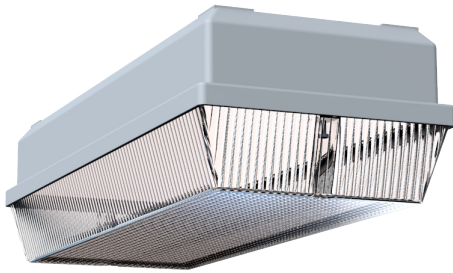

Weatherproof Cold Room

IP65 Cold Room Dali Bulkhead

Luminaire

Remote Pack

420 Lumens	3 Watt	6000K	Wall and Ceiling Mounting
Class I	IP 65	IK 10	6Y Warranty

Materials

Luminaire Housing: Polycarbonate
 Remote Housing: Polycarbonate
 Standard Colour: White - RAL 9016
 Alternative Colours Available Upon Request

Order Code	ZWPNM3LDARPWPCR
Mode of operation	Non-Maintained Dali
Emergency duration	3 hours
Input voltage	230/240V 50/60Hz
Power consumption	7VA, Inom.=30mA
Battery Type	Rechargeable Ni-Cd 6V 4.5Ah
Battery low voltage cut off	3V
Nominal battery discharge current	0.485A
Lamp	3x1 watt WHITE CREE LED - 50000 hr
Lamp colour	Cool white 6000K
Lumen level	420 lm
Ingress Protection	IP65 (Luminaire) IP65 (Remote Pack)
Impact Resistance	IK10
Cable Entry	20mm on sides and Rear
Luminaire class	Class I
Product Weight	1.5Kg
Packaging Weight	0.17Kg
Standards	EN 60598-2-22, EN 61347-2-7, EN 55015
Environment	-20°C to +20°C - Not suitable for ambient temperatures greater than 20°C