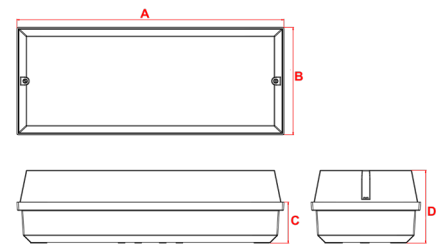

Remote Pack