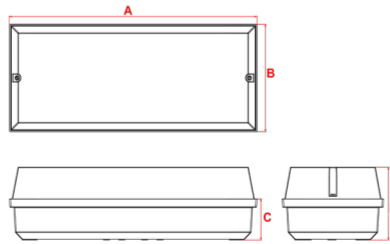

Weatherproof Cold Room

IP65 Cold Room Dali Bulkhead

Luminaire

420 Lumens	3 Watt	6000K	Wall and Ceiling Mounting
Class I	IP 65	IK 10	6Y Warranty

Materials

Luminaire Housing: Polycarbonate
Remote Housing: Polycarbonate
Standard Colour: White - RAL 9016
Alternative Colours Available Upon Request

Order Code	ZWPNM3LDARPWPCR
Mode of operation	Non-Maintained Dali
Emergency duration	3 hours
Input voltage	230/240V 50/60Hz
Power consumption	7VA, Inom.=30mA
Battery Type	Rechargeable Ni-Cd 6V 4.5Ah
Battery low voltage cut off	3V
Nominal battery discharge current	0.485A
Lamp	3x1 watt WHITE CREE LED - 50000 hr
Lamp colour	Cool white 6000K
Lumen level	420 lm
Ingress Protection	IP65 (Luminaire) IP65 (Remote Pack)
Impact Resistance	IK10
Cable Entry	20mm on sides and Rear
Luminaire class	Class I
Product Weight	1.5Kg
Packaging Weight	0.17Kg
Standards	EN 60598-2-22, EN 61347-2-7, EN 55015
Environment	-20°C to +20°C - Not suitable for ambient temperatures greater than 20°C

Warranty

Standard Warranty: 6 Years
Alternative Warranty: 10 Years
Add /10 Years to Order Code

System	Order Code	Mode of Operation	Battery	Battery P/N	Lumens (Emergency)	Dimensions (mm)			
						A	B	C	D
DALI	ZWPNM3LDARPWPCR	Non-Maintained	6V, 4.5Ah Ni-Cd	70153	420	370	152	58	102

Available Accessories

Order Code	Description	Material	Cutout (mm)	Dimensions(mm)	
WP/SRK	Semi-Recessing Kit	Powder Coated Steel	360 x 143	398	179