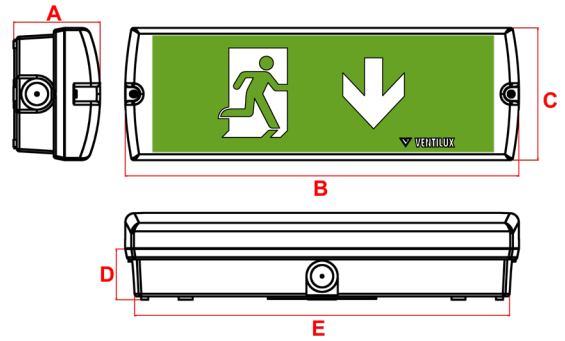

Visor Pro

Surface Mounted DALI Exit Sign

22m Viewing Distance	IP 65	Ni-Cd Battery	Wall Mounting
0.8Kg	6500K	Class I	8Y Warranty

Materials

Housing: Polycarbonate
Adhesive Legend: Polycarbonate
Standard Colour: White - RAL 9016

Warranty

Standard Warranty: 8 Years
Alternative Warranty: 10 Years
Add /10Y Years to Order Code

Order Code	ZVIPROM3LED**DA
Mode of operation	Maintained DALI
Emergency duration	3 hours
Input voltage	230/240V (207VAC - 264VAC) 50/60Hz
Power consumption	7.2VA, Inom = 30mA
Battery type	Rechargeable Ni-Cd Battery 3.6V 4.5Ah
Battery low voltage cut off	3V DC
Battery discharge current @ 3.6V DC	0.485A
Lamp Lifetime	L ₈₀ B ₅₀ 50000 Hours
Lamp	1W LED
Lamp colour	6500K
Lumen Level in emergency	188lm
Nominal lamp voltage	V _{rated} = 3V DC
Nominal lamp current	I _{rated} = 0.35A
Nominal lamp power	P _{rated} = 1W
Maximum output voltage with no lamp connected	U-OUT=10V DC
Ingress protection	IP65
Cable entry	To be Drilled and Glanded on installation (Glands not included)
Luminaire class	Class I
Product Weight	0.8 Kg
Packaging Weight	0.093Kg
Standards	EN61347-2-7, EN61347-2-13, EN 60598-2-22, EN 55015
Environment	0°C to 45°C up to 80% relative humidity