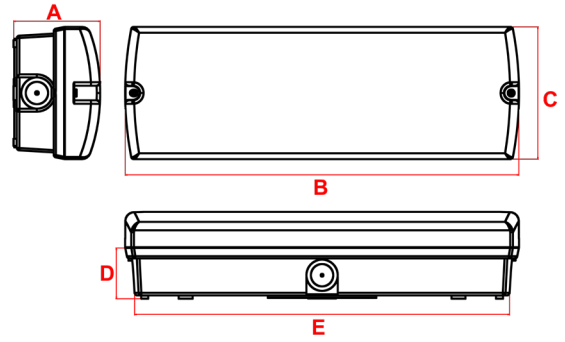

## Surface Mounted Slave Bulkhead

<b>188</b> Lumens	<b>1</b> Watt	<b>6500K</b>	Wall and Ceiling Mounting
Class I	<b>IP</b> <b>65</b>	<b>6Y</b> Warranty	

Order Code	ZVIPROLED230S
Mode of operation	Slave
Input voltage	230/240V (207VAC - 264VAC) 50/60Hz
Power consumption	5VA
Lamp Lifetime	L <sub>80</sub> B <sub>50</sub> 50000 Hours
Lamp	1W LED
Lamp colour	6500K
Lumen Level in emergency	188lm
Nominal lamp voltage	V <sub>rated</sub> = 3V DC
Nominal lamp current @ 4.8V	I <sub>rated</sub> = 0.35A
Nominal lamp power @ 4.8V	P <sub>rated</sub> = 1W
Maximum output voltage with no lamp connected	U-OUT = 6V AC
Ingress protection	IP65
Cable entry	To be Drilled and Glanded on installation (Glands not included)
Luminaire class	Class I
Product Weight	0.6 Kg
Packaging Weight	0.093Kg
Standards	EN61347-2-7, EN61347-2-13, EN 60598-2-22, EN 55015
Environment	0°C to 55°C up to 80% relative humidity