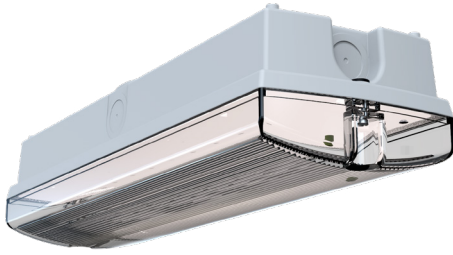

# Visor Pro

## Surface Mounted Slave Bulkhead

<b>188</b> Lumens	<b>1</b> Watt	<b>6500K</b>	Wall and Ceiling Mounting
Class I	<b>IP</b> <b>65</b>	<b>6Y</b> Warranty	

Order Code	ZVIPROLED230S
Mode of operation	Slave
Input voltage	230/240V (207VAC - 264VAC) 50/60Hz
Power consumption	5VA
Lamp Lifetime	L <sub>80</sub> B <sub>50</sub> 50000 Hours
Lamp	1W LED
Lamp colour	6500K
Lumen Level in emergency	188lm
Nominal lamp voltage	V <sub>rated</sub> = 3V DC
Nominal lamp current @ 4.8V	I <sub>rated</sub> = 0.35A
Nominal lamp power @ 4.8V	P <sub>rated</sub> = 1W
Maximum output voltage with no lamp connected	U-OUT = 6V AC
Ingress protection	IP65
Cable entry	To be Drilled and Glanded on installation (Glands not included)
Luminaire class	Class I
Product Weight	0.6 Kg
Packaging Weight	0.093Kg
Standards	EN61347-2-7, EN61347-2-13, EN 60598-2-22, EN 55015
Environment	0°C to 55°C up to 80% relative humidity

### Materials

Housing: Polycarbonate  
Standard Colour: White - RAL 9016