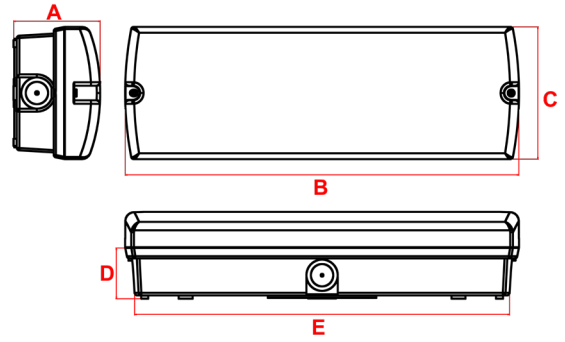

Visor Pro

Surface Mounted Bulkhead

188 Lumens	1 Watt	6500K	Wall and Ceiling Mounting
Ni-Mh Battery	Class I	IP 65	6Y Warranty

Materials

Housing: Polycarbonate
Standard Colour: White - RAL 9016

Warranty

Standard Warranty: 6 Years
Alternative Warranty: 10 Years
Add /10Y Years to Order Code

Order Code	VIPROM3/LED
Mode of operation	Maintained
Emergency duration	3 hours
Input voltage	230/240V (207VAC - 264VAC) 50/60Hz
Power consumption	5VA
Battery type	Rechargeable high temp Ni-Mh 4.8V 1.3Ah
Battery low voltage cut off	4V DC
Battery discharge current @ 4.8V DC	0.28
Lamp Lifetime	$L_{80} B_{50}$ 50000 Hours
Lamp	1W LED
Lamp colour	6500K
Lumen Level in emergency	188lm
Nominal lamp voltage	$V_{rated} = 3V$ DC
Nominal lamp current @ 4.8V	$I_{rated} = 0.35A$
Nominal lamp power @ 4.8V	$P_{rated} = 1W$
Maximum output voltage with no lamp connected	U-OUT = 6V AC
Ingress protection	IP65
Cable entry	To be Drilled and Glanded on installation (Glands not included)
Luminaire class	Class I
Product Weight	0.8 Kg
Packaging Weight	0.093Kg
Standards	EN61347-2-7, EN61347-2-13, EN 60598-2-22, EN 55015
Environment	0°C to 45°C up to 80% relative humidity

System	Order Code	Mode of Operation	Battery	Battery P/N	Lumens (Emergency)	Dimensions (mm)				
						A	B	C	D	E
Standalone	VIPROM3/LED	Maintained	4.8V, 1.3Ah Ni-Mh	70229	188	77	352	118	45	335
Alternative Systems Available: Specification Sheets Available Upon Request										
Central Battery	ZVIPROLED230S	Slave	-	-	188	77	352	118	45	335
DALI	VIPROM3/LED/DA	Maintained	3.6V, 4.5Ah Ni-Cd	70151	188	77	352	118	45	335
DALI Central Battery	ZVIPROLED230SDA	Slave	-	-	188	77	352	118	45	335

Available Accessories

Order Code	Description	Material	Cutout (mm)
VI/SRK	Semi-Recessing Kit	Painted Steel	350 x 120

Photometrics

Mounting Height	Lighting level directly under Luminaire (Lux)	Luminaire Spacing (Metres)										
		0.5lx	1.0lx	0.5lx	1.0lx	0.5lx	1.0lx	0.5lx	1.0lx	0.5lx	1.0lx	
2m	6.04	4.5	3.4	11.5	9.1	9.2	7.3	6.8	5.6	2.8	2.2	
2.5m	3.86	4.7	3.3	12.4	9.5	9.9	7.7	7.4	5.9	3.0	2.2	
3m	2.68	4.8	2.9	13.0	9.5	10.5	7.9	7.9	6.2	3.1	2.2	
4m	1.51	4.3	1.9	13.5	8.7	11.1	7.5	8.6	6.3	3.1	1.8	
5m	0.97	3.1	n/a	13.0	6.3	11.0	6.0	8.9	5.8	2.9	n/a	
6m	0.67	2.4	n/a	11.5	4.8	10.1	4.6	8.8	4.4	2.2	n/a