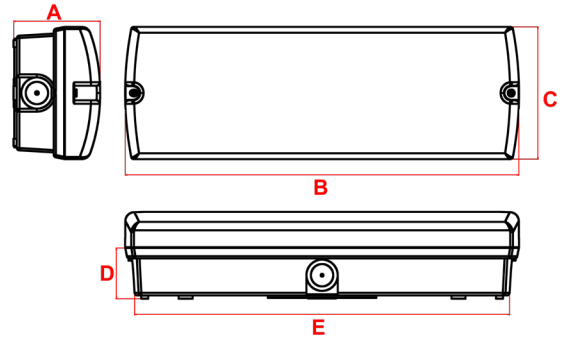

Visor Pro

Surface Mounted DALI Bulkhead

188 Lumens	1 Watt	6500K	Wall and Ceiling Mounting
Ni-Cd Battery	Class I	IP 65	8Y Warranty

Materials

Housing: Polycarbonate
Standard Colour: White - RAL 9016

Warranty

Standard Warranty: 8 Years
Alternative Warranty: 10 Years
Add **/10Y** Years to Order Code

Order Code	VIPROM3/LED/DA
Mode of operation	Maintained DALI
Emergency duration	3 hours
Input voltage	230/240V (207VAC - 264VAC) 50/60Hz
Power consumption	7.2VA, Inom = 30mA
Battery type	Rechargeable Ni-Cd Battery 3.6V 4.5Ah
Battery low voltage cut off	3V DC
Battery discharge current @ 4.8V DC	0.485A
Lamp Lifetime	L ₈₀ B ₅₀ 50000 Hours
Lamp	1W LED
Lamp colour	6500K
Lumen Level in emergency	188lm
Nominal lamp voltage	V _{rated} = 3V DC
Nominal lamp current @ 3.6V	I _{rated} = 0.35A
Nominal lamp power @ 3.6V	P _{rated} = 1W
Maximum output voltage with no lamp connected	U-OUT=10V DC
Ingress protection	IP65
Cable entry	To be Drilled and Glanded on installation (Glands not included)
Luminaire class	Class I
Product Weight	1 Kg
Packaging Weight	0.101Kg
Standards	EN61347-2-7, EN61347-2-13, EN 60598-2-22, EN 55015
Environment	0°C to 45°C up to 80% relative humidity