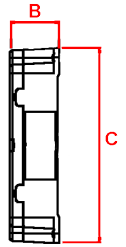

TREO

IP65 Self-Test Exit Box

IP 65	8Y Warranty	IK 10	Wall Mounted
30M Viewing Distance	1.05Kg	Ni-Mh Battery	6000K

Materials

Housing: Polycarbonate
 Decals: Polycarbonate

Standard Colour: White Ral 9016
 Alternative Colour: Black Ral 9017
 *add WH for White or BL for Black housing to order code

Warranty

Standard Warranty: 8 Years
 Alternative Warranty: 10 Years
 Add /10Y to Order Code

Order Code	TRM3/LED/*/ST
Mode of operation	Maintained Self-Test
Emergency duration	3 hours
Input voltage	230/240V 50/60Hz
Power consumption	7.2VA, I _{rated} = 30mA
Battery type	3.6V, 2.1Ah Ni-Mh
Battery charger	Nominal Charge = 75mA
Battery low voltage cut off	2.5V
Battery discharge current @ 3.6VDC	0.485A
Lamp	P _{rated} = 1W LED
Lamp colour	6000K
Nominal Lamp Power	P _{rated} = 1W LED
Nominal Lamp Current	350mA
Viewing Distance	30 metres
Lamp Lifetime	L _{80 B50} 80000 Hours
Maximum output voltage with no lamp connected	U OUT = 7.9 VDC
Degree of protection	IP65, IK10
Cable Entry	To be Drilled and Glanded on installation
Luminaire class	Class I
Weight	1.05kg
Packaging Weight	0.103kg
Standards	EN61347-2-7, EN61347-2-13, EN 60598-2-22
Environment	0°C to 45°C up to 80% relative humidity.

System	Order Code	Mode of Operation	Battery	Battery P/N	Viewing Distance	Dimensions (mm)		
						A	B	C
Self-Test	TRM3/LED/*/ST	Maintained	3.6V 2.1Ah Ni-Mh	70158	30 Metres	323	52	203
Alternative Systems Available:								
DALI	TRM3/LED/*/DA	Maintained	3.6V 2.1Ah Ni-Mh	70158	30 Metres	323	52	203
Standalone	TRM3/LED/*	Maintained	3.2V 1.5Ah LiFePO4	70163	30 Metres	323	52	203
Central Battery	TR/LED/230S/*	Slave	n/a	n/a	30 Metres	323	52	203
DALI Central Battery	TR/LED/230S/*/DA	Slave	n/a	n/a	30 Metres	323	52	203

Legends (Supplied with Product)

01 for application of
Left Arrow

02 for application of
Down Arrow

3 for application of
Right Arrow

04 for application of
Up Arrow