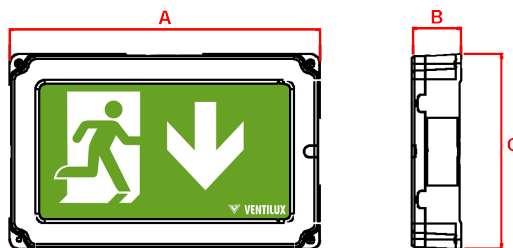

TREO

IP65 DALI Exit Box

IP 65	8Y Warranty	IK 10	Wall Mounted
30M Viewing Distance	1.05Kg	Ni-Mh Battery	6000K

Materials

Housing: Polycarbonate
 Decals: Polycarbonate

Standard Colour: White Ral 9016
 Alternative Colour: Black Ral 9017
 *add WH for White or BL for Black housing to order code