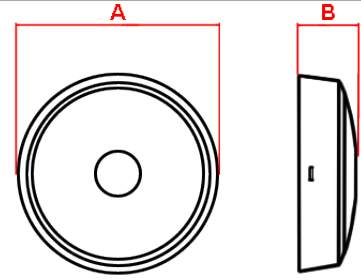

Radiance

Surface Mounted IP65 Downlight