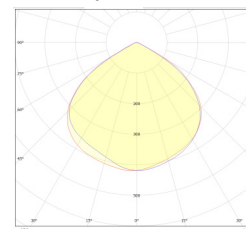

Photometrics

Mounting Height	Lighting level directly under Luminaire (Lux)	Luminaire Spacing (Metres)													
		Escape Route						Open Plan							
		0.5	1.0	0.5	1.0	0.5	1.0	0.5	1.0	0.5	1.0	0.5	1.0		
2m	15.19	5.8	5.0	12.7	11.5	10.0	8.9	7.3	6.2	3.1	2.6	3.6	3.3	7.9	7.2
2.5m	9.72	6.6	5.6	14.9	13.2	11.5	10.0	8.2	6.9	3.5	2.9	4.2	3.7	9.4	8.4
3m	6.75	7.3	6.0	16.9	14.6	12.9	11.1	9.0	7.5	3.8	3.0	4.7	4.0	10.6	9.5
4m	3.80	8.4	5.9	19.9	16.7	15.2	12.6	10.4	8.4	4.2	3.2	5.5	4.4	12.9	11.0
5m	1.69	8.3	5.0	23.8	16.6	17.9	12.8	12.0	9.0	4.5	2.8	6.3	4.3	16.0	12.7
6m	0.95	7.3	-	23.7	14.7	18.2	11.5	12.7	8.3	4.1	-	6.2	2.6	17.6	12.5
7m	0.61	4.9	-	22.3	9.7	17.4	7.7	12.4	5.6	2.8	-	5.2	-	18.1	10.4

Open Plan