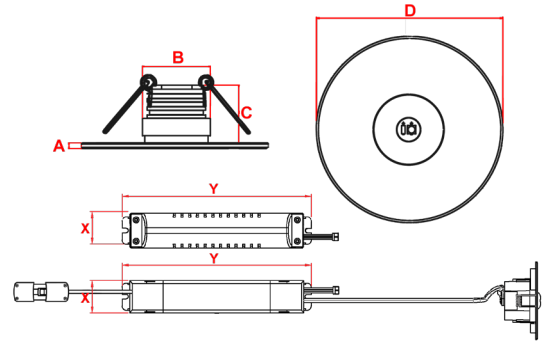

HALO PLUS Gen 2

Recessed Downlight

230 Lumens	3 Watts	6000K	Recessed Mounting
LiFePO4 Battery	Class II	IP 40	6Y Warranty

Materials

Lamp Head: Spun Aluminium
Remote Pack: Flame Retardant ABS

Standard Colour: White - RAL 9016
Alternative Colours Available Upon Request

Warranty

Standard Warranty: 6 Years
Alternative Warranty: 10 Years
Add /10 Years to Order Code

Order Code	HAP2NM3/LED
Mode of operation	Non-Maintained
Emergency duration	3 hours
Input voltage	230/240V (207VAC - 264VAC) 50/60Hz
Power consumption	2VA, I _{nom} = 8mA (Full Battery)
Battery type	Rechargeable LiFePO4 Battery 6.4V 1.5Ah
Battery low voltage cut off	5.4V DC
Battery discharge current @ 6.4V DC	0.32A
Lamp	3W
Lamp colour	6000K
Lamp lumen level in emergency	230 lm
Nominal lamp voltage	V _{rated} = 3V DC
Nominal lamp current	I _{rated} = 0.53A CC
Nominal lamp power	P _{rated} = 2W
Maximum output voltage with no lamp connected	U-OUT = 10VDC
Ingress Protection	IP40
Cut-Out	65mm Cut-Out
Minimum Ceiling Void (From top of Ceiling Surface)	100mm Ceiling Void
Maximum Ceiling Surface Thickness	18mm
Cable entry	Recessed Pack
Luminaire class	Class II
Product Weight	0.50 Kg
Packaging Weight	0.051 Kg
Standards	EN61347-2-7, EN61347-2-13, EN 60598-2-22, EN 55015
Environment	0°C to 45°C up to 80% relative humidity.