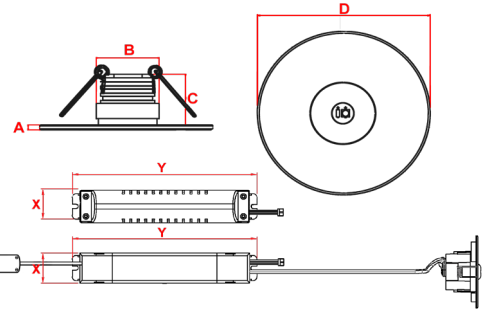

HALO PLUS Gen 2

Recessed Downlight DALI