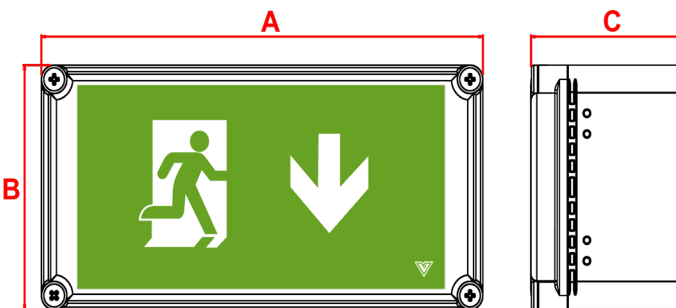

EXLUX

IP67 Box Exit DALI Slave

IP 67	8Y Warranty	IK 10	Wall Mounted
32m Viewing Distance	1.6 Kg	3W	6500K

Order Code	ZEXLED230SIP**DA
Mode of Operation	Slave DALI 2
Input voltage	230/240V AC 50/60Hz
Power consumption	6VA
Lamp	8 x High Powered White LEDs
Lamp Life	L_{80} B_{50} 80000 Hours
Nominal lamp current	$I_{rated} = 0.7A$
Nominal lamp power	$P_{rated} = 3W$
Inrush Current	5A 150 μ s
Cable entry	To be Drilled and Glanded on installation (Glands not included)
Luminaire class	Class I
Weight	1.6kg
Packaging Weight	0.22kg
Standards	BS5266, EN62034, EN61347-2-7, EN61347-2-13, EN 60598-2-22

Materials

Housing: Polycarbonate
 Lid: Polycarbonate
 Adhesive Legend: Polycarbonate
 Gear-Tray: Painted Steel

Standard Colour: Grey Ral 7032

Warranty

Standard Warranty: 8 Years
 Alternative Warranty: 10 Years
 Add /10Y to order code