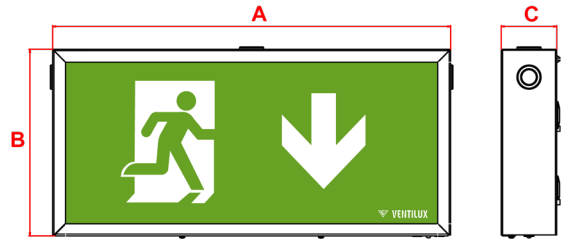

EXLUX

Box Exit DALI Slave

| | | | |
|------------|----------------|----------------------------|-----------------|
| IP 40 | 8Y Warranty | 36m Viewing Distance | Wall Mounted |
| Class I | 1.8 Kg | 1W | 6500K |

| | |
|----------------------|--------------------------------------------------------------------------------------------------------------------------|
| Order Code | ZEXLED230S**DA |
| Mode of operation | Slave DALI |
| Input voltage | 230/240V (207Vac - 264Vac) 50/60Hz |
| Power consumption | 7.2VA Irated = 30mA |
| Lamp | 12x Samsung White LED |
| Lamp Life | L ₈₀ B ₅₀ 80000 Hours |
| Nominal lamp current | Irated 0.35A CC |
| Nominal lamp power | P _{rated} = 1W |
| Degree of protection | IP40 - for indoor use only. |
| Cable entry | Two 20mm conduit points on top of fitting, single 20mm conduit point on either side, and rear BESA terminal box mounting |
| Luminaire class | Class I |
| Weight | 1.8kg |
| Packaging Weight | 0.161kg |
| Standards | BS5266, EN62034, EN61347-2-7, EN61347-2-13, EN 60598-2-22 |
| Environment | 0°C to 45°C up to 80% relative humidity. |