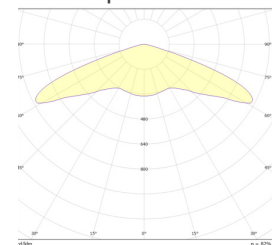

Photometrics

Mounting Height	Lighting level directly under Luminaire (Lux)	Luminaire Spacing (Metres)															
		Escape Route								Open Plan							
		0.5lx 1.0lx		0.5lx 1.0lx		0.5lx 1.0lx		0.5lx 1.0lx		0.5lx 1.0lx		0.5lx 1.0lx		0.5lx 1.0lx		0.5lx 1.0lx	
2m	14.11	6.7	5.9	15.0	13.4	10.5	8.7	6.1	4.0	2.0	1.5	4.9	3.7	12.5	9.8		
2.5m	9.03	7.7	6.6	17.5	15.4	11.7	9.8	6.0	4.1	2.1	1.8	5.1	3.6	13.4	10.2		
3m	6.27	8.6	7.2	19.7	17.2	12.7	10.9	5.7	4.6	2.3	1.9	5.2	3.4	14.0	10.4		
4m	3.53	9.9	7.2	23.5	19.8	14.7	12.6	6.0	5.4	2.7	2.3	5.0	2.6	14.6	9.9		
6m	1.57	9.5	3.4	28.8	19.0	18.2	12.8	7.7	6.6	3.3	2.4	3.3	-	13.7	6.6		
8m	0.88	5.7	-	28.9	11.4	18.9	9.1	9.0	6.8	3.4	-	-	-	10.5	-		
10m	0.56	2.5	-	22.2	5.0	15.9	5.2	9.7	5.4	2.7	-	-	-	-	-		

Escape Route