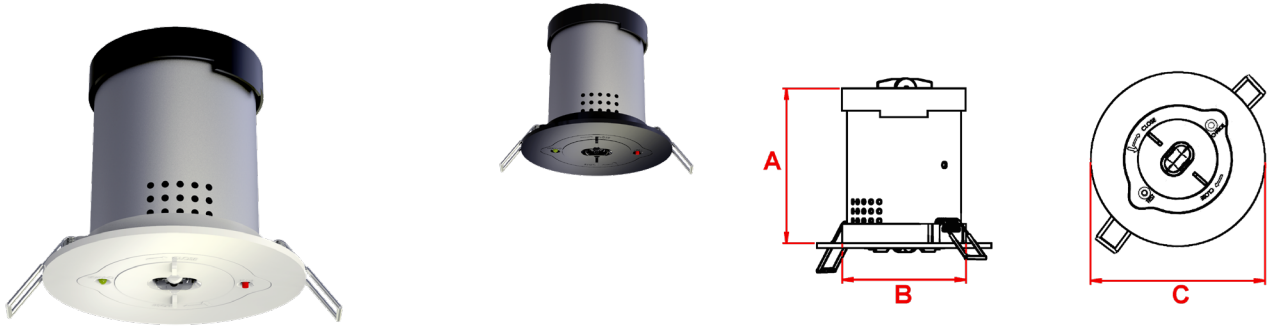

Evolens

Recessed Downlight

192/228 (ES/OP) Lumens	3 Watts	6500K	Recessed Mounting
Li-Ion Battery	Class I	IP 44	3Y Warranty

Order Code	EVLNM3/LED3W*
Mode of operation	Non-maintained
Input voltage	230V/240VAC 50/60Hz
Power consumption	7.9VA
Battery type	Rechargeable Lithium-Ion 3.7V 2.6Ah
Battery discharge current @ 3.7V	0.6A
Lamp	3 Watt WHITE LED - 50000 Hr
Lamp Colour	Cool White - 6500K
Lumen level in emergency	192 lumens in Escape Route 228 lumens in Open Plan
Ingress protection	IP44 from below the front face
Cable entry	Recessed Pack
Cutout Size	100mm Cutout - 110mm Minimum Ceiling Void
Classification	Class I
Product Weight	0.3kg
Packaging Weight	0.05Kg
Standards	EN61347-2-7, EN61347-2-13, EN 60598-2-22
Environment	0°C to 45°C up to 80% relative humidity

Materials

Lamp Housing: Aluminium
Lamp Head: ABS

Standard Colour: *White - RAL 9016
Add **/WH** to Order Code

Alternative Colours: *Black - RAL 9017
Add **/BL** to Order Code

Warranty

Standard Warranty: 3 Years
Alternative Warranty: 6 Years
Add **/6Y** to Order Code

System	Order Code	Mode of Operation	Battery	Lumens (Emergency)	Dimensions (mm)		
					A	B	C
Standalone	EVLNM3/LED3W*	Non-Maintained	3.7V, 2.6Ah Li-Ion	Open Plan - 228 Escape Route - 192	105	78	110

Photometrics