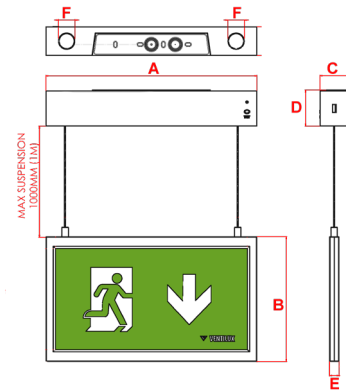

## Suspended Exit Sign

With Additional  
Recessing Kit

<b>30m</b> Viewing Distance	<b>IP</b> <b>40</b>	LiFe PO4 Battery	Wall and Ceiling Mounting
 1.4Kg	5700K	Class II	<b>8Y</b> Warranty

Order Code	<b>ATSP2M3/LED</b>
Mode of operation	Maintained
Emergency duration	3 hours
Input voltage	230/240V (207VAC - 264VAC) 50/60Hz
Power consumption	5.8VA, I <sub>nom</sub> = 24mA (Full Battery)
Battery type	Rechargeable LiFePO4 Battery 6.4V 0.6Ah
Battery low voltage cut off	5.7V DC
Battery discharge current @ 6.4V DC	0.15A
Lamp	1 watt LED Strip
Lamp colour	5700K
Lamp Life	L <sub>80</sub> B <sub>50</sub> 80000 Hours
Viewing Distance	30m
Nominal lamp voltage	V <sub>rated</sub> = 5.5V DC
Nominal lamp current @ 6.4V DC	I <sub>rated</sub> = 0.14A CC
Nominal lamp power	P <sub>rated</sub> = 1W
Maximum output voltage with no lamp connected	U-OUT = 10V DC
Ingress Protection	IP40
Cable entry	20mm on top and rear of product
Luminaire class	Class II
Product Weight	1.4Kg
Packaging Weight	0.15Kg
Standards	EN61347-2-7, EN61347-2-13, EN 60598-2-22, EN 55015
Environment	0°C to 45°C up to 80% relative humidity.

Available Accessories					
Order Code	Description	Material	Cutout (mm)	Dimensions(mm)	
AT/RK	Recessing Kit	ABS	370 x 55	390	80