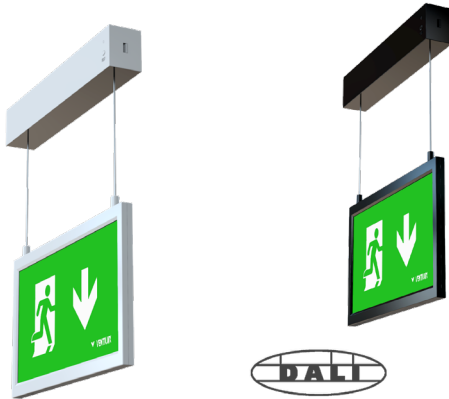

## Suspended Exit Sign DALI

30m Viewing Distance	IP 40	LiFePO4 Battery	Wall and Ceiling Mounting
1.4Kg	5700K	Class II	6Y Warranty

Order Code	<b>ATSP2M3/LED/DA</b>
Mode of operation	Maintained
DALI Interface	For Controlled Monitoring and Reporting
Emergency duration	3 hours
Input voltage	230/240V (207VAC - 264VAC) 50/60Hz
Power consumption	4.5VA, I <sub>nom</sub> = 19mA (Full Battery)
Battery type	Rechargeable LiFePO4 Battery 3.2V 3.2Ah
Battery discharge current @ 3.2V DC	0.43A
Lamp	1 watt LED Strip
Lamp colour	5700K
Lamp Life	L <sub>80</sub> B <sub>50</sub> 80000 Hours
Viewing Distance	30m
Nominal lamp voltage	V <sub>rated</sub> = 3V DC
Nominal lamp current	I <sub>rated</sub> = 0.35A CC
Nominal lamp power	P <sub>rated</sub> = 1W
Maximum output voltage with no lamp connected	U-OUT = 5V DC
Ingress Protection	IP40
Cable entry	20mm on top and rear of product
Luminaire class	Class II
Product Weight	1.4Kg
Packaging Weight	0.15Kg
Standards	EN61347-2-7, EN61347-2-13, EN 60598-2-22, EN 55015
Environment	0°C to 45°C up to 80% relative humidity.