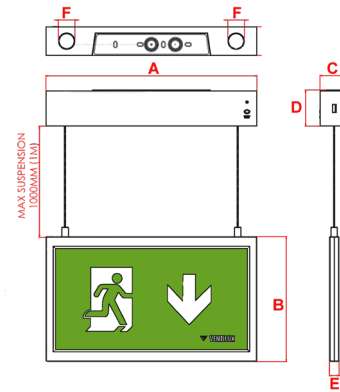

## Suspended Exit Sign DALI

30m Viewing Distance	IP 40	LiFePO4 Battery	Wall and Ceiling Mounting
1.4Kg	5700K	Class II	6Y Warranty

Order Code	<b>ATSP2M3/LED/DA</b>
Mode of operation	Maintained
DALI Interface	For Controlled Monitoring and Reporting
Emergency duration	3 hours
Input voltage	230/240V (207VAC - 264VAC) 50/60Hz
Power consumption	4.5VA, I <sub>nom</sub> = 19mA (Full Battery)
Battery type	Rechargeable LiFePO4 Battery 3.2V 3.2Ah
Battery discharge current @ 3.2V DC	0.43A
Lamp	1 watt LED Strip
Lamp colour	5700K
Lamp Life	L <sub>80</sub> B <sub>50</sub> 80000 Hours
Viewing Distance	30m
Nominal lamp voltage	V <sub>rated</sub> = 3V DC
Nominal lamp current	I <sub>rated</sub> = 0.35A CC
Nominal lamp power	P <sub>rated</sub> = 1W
Maximum output voltage with no lamp connected	U-OUT = 5V DC
Ingress Protection	IP40
Cable entry	20mm on top and rear of product
Luminaire class	Class II
Product Weight	1.4Kg
Packaging Weight	0.15Kg
Standards	EN61347-2-7, EN61347-2-13, EN 60598-2-22, EN 55015
Environment	0°C to 45°C up to 80% relative humidity.

Available Accessories					
Order Code	Description	Material	Cutout (mm)	Dimensions(mm)	
AT/RK	Recessing Kit	ABS	370 x 55	390	80